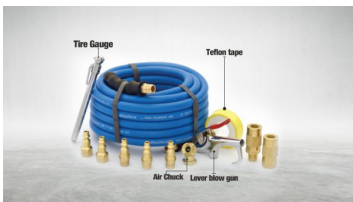

13 piece Kit : BluBird[®] Air Hose, Safety Blow Gun (1), Tire Gauge(1), Air Chuck (1), Male Plugs Industrial Style 1/4" NPT (3), Female Plugs Industrial Style 1/4" NPT (2), Male Coupler Industrial Style 1/4" NPT (1), Female Coupler Industrial Style 1/4" NPT (1), Teflon Tape (1), Storage Bag (1).

Features at a glance

13 Piece Air Compressor Kit

This Blubird Air Accessory Kit has all the air compressor accessory items in one set. This kit is perfect for all air power utilities around your home & shop from filling tires to running power tools and machinery

Tire Gauge | Air Chuck | Teflon tape | Safety Blow Gun

Tire Gauge helps to measure if the tire is properly inflated & safe on the road, Head air chucks fitted to hose supplying pressurized air, Teflon tape lubricates allowing for a deeper seating of the threads, compact & versatile safety blow gun.